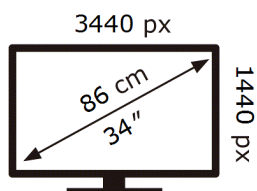

ENERG

SAMSUNG

C34G55TWWR

37 kWh/1000h

ABCDEF **G**

HDR

55 kWh/1000h

2019/2013