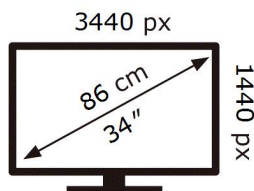

ENERG

SAMSUNG

C34G55TWWU

38 kWh/1000h

ABCDEF **G**

HDR

47 kWh/1000h

2019/2013