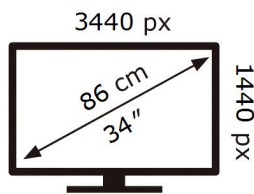

ENERG 

SAMSUNG

C34H890WGU

57 kWh/1000h

2019/2013