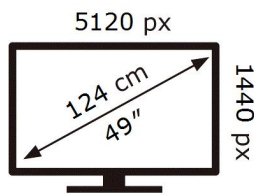

ENERG

SAMSUNG

C49G93TSSR

55 kWh/1000h

ABCDEF **G**

130 kWh/1000h

2019/2013