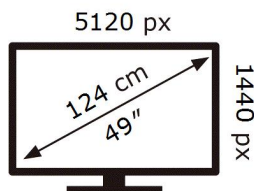

ENERG

SAMSUNG

C49G95TSSP

45 kWh/1000h

ABCDEF **G**

119 kWh/1000h

2019/2013