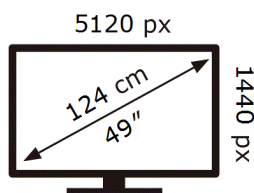

ENERG

SAMSUNG

C49G95TSSR

55 kWh/1000h

ABCDEF **G**

130 kWh/1000h

2019/2013