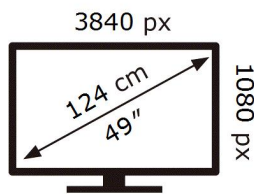

ENERG 

SAMSUNG

C49HG90DMR

54 kWh/1000h

ABCDEF **G**

78 kWh/1000h

2019/2013