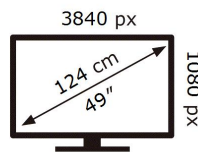

ENERGY

SAMSUNG

C49HG90DMR

54 kWh/1000h

ABCDEF **G**

78 kWh/1000h

2019/2013