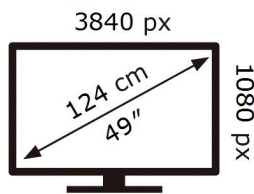

ENERG

SAMSUNG

C49HG90DMR

54 kWh/1000h

ABCDEF **G**

HDR

78 kWh/1000h

2019/2013