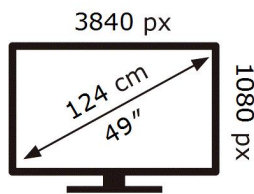

ENERG

SAMSUNG

C49HG90DMU

71 kWh/1000h

ABCDEF **G**

HDR

78 kWh/1000h

2019/2013