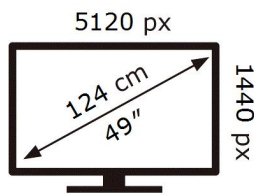

ENERG

SAMSUNG

C49RG90SSU

100 kWh/1000h

ABCDEF **G**

110 kWh/1000h

2019/2013