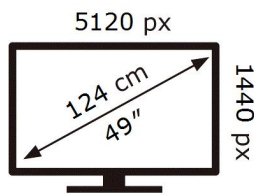

ENERG

SAMSUNG

C49RG94SSP

45 kWh/1000h

ABCDEF **G**

HDR

68 kWh/1000h

2019/2013