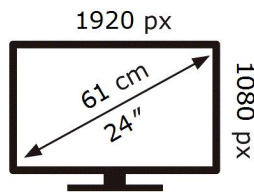

ENERG ⚡

SAMSUNG

F24G35TFWU

20 kWh/1000h

2019/2013