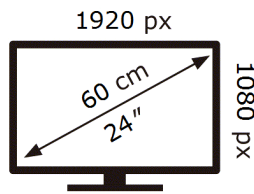

ENERG ⚡

Samsung

F24T450FQR

15 kWh/1000h

2019/2013