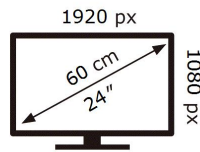

ENERGY

SAMSUNG

F24T450FQU

21 kWh/1000h

2019/2013