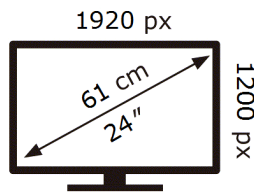

ENERG ⚡

Samsung

F24T450GYU

14 kWh/1000h

2019/2013