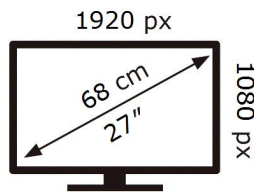

ENERG

SAMSUNG

F27G34TFWU

25 kWh/1000h

2019/2013