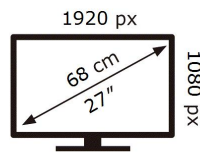

ENERGY

SAMSUNG

F27G35TFWM

25 kWh/1000h

2019/2013