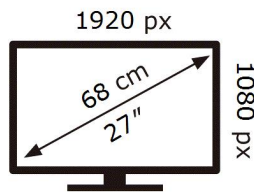

ENERG 

SAMSUNG

F27T350FHR

18 kWh/1000h

2019/2013