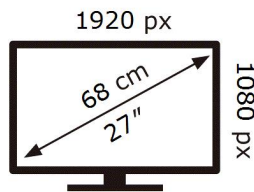

ENERG 

SAMSUNG

F27T352FHR

18 kWh/1000h

2019/2013