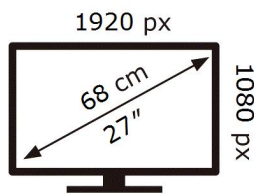

ENERG 

SAMSUNG

F27T352FHU

29 kWh/1000h

2019/2013