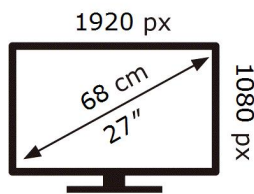

ENERG

SAMSUNG

F27T450FQU

24 kWh/1000h

2019/2013