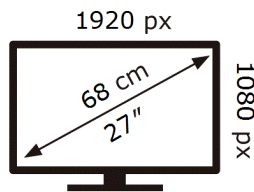

ENERG ⚡

Samsung

F27T452FQR

17 kWh/1000h

2019/2013