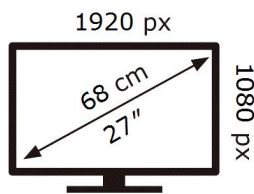

ENERG

SAMSUNG

F27T452FQU

24 kWh/1000h

2019/2013