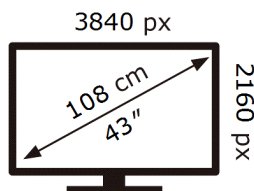

**ENERG**

Samsung

BE43D-H

**53** kWh/1000h

ABCDEF **G**

**104** kWh/1000h

2019/2013