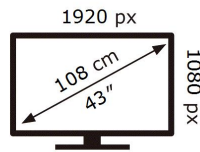

ENERGY

SAMSUNG

PM43F-BC

117 kWh/1000h

2019/2013