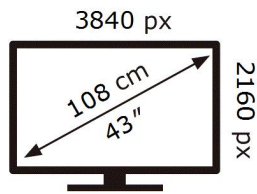

ENERG ⚡

SAMSUNG

QB43R-B

67 kWh/1000h

2019/2013