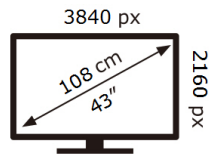

ENERG

SAMSUNG

QM43B

80 kWh/1000h

2019/2013

BN68-14256A-00