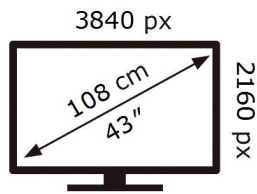

ENERG 

SAMSUNG

QM43R-T

72 kWh/1000h

2019/2013