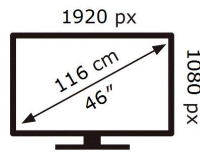

ENERGY

SAMSUNG

UM46N-E

79 kWh/1000h

2019/2013