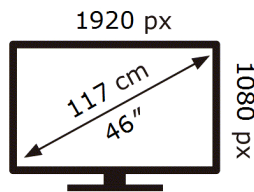

ENERG ⚡

Samsung

VM46B-U

128 kWh/1000h

2019/2013