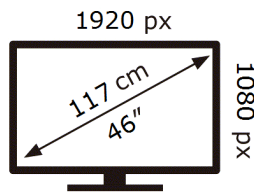

ENERG 

Samsung

VM46B-U

128 kWh/1000h

2019/2013