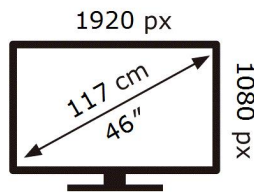

ENERG 

SAMSUNG

VM46T-U

123 kWh/1000h

2019/2013