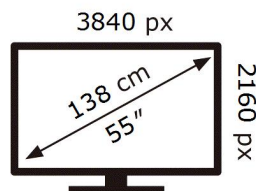

ENERG

SAMSUNG

BH55T-G

102 kWh/1000h

ABCDEF **G**

HDR

112 kWh/1000h

2019/2013