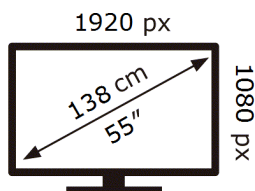

ENERG ⚡

SAMSUNG

VH55R-R

153 kWh/1000h

2019/2013