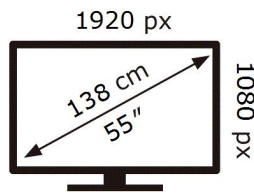

ENERG ⚡

SAMSUNG

VH55T-E

120 kWh/1000h

2019/2013