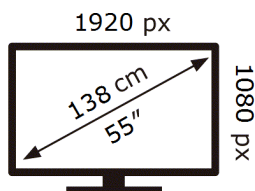

ENERG 

SAMSUNG

VM55B-E

133 kWh/1000h

2019/2013