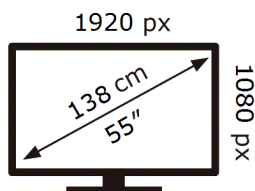

ENERG ⚡

SAMSUNG

VM55B-U

165 kWh/1000h

2019/2013