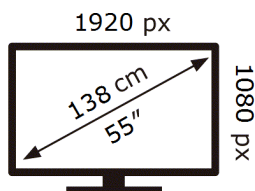

ENERG ⚡

Samsung

VM55B-U

165 kWh/1000h

2019/2013