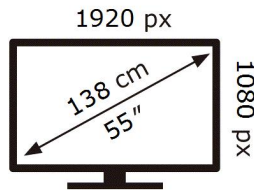

ENERG 

SAMSUNG

VM55C-E

113 kWh/1000h

2019/2013