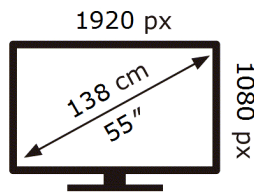

ENERG ⚡

Samsung

VM55C-R

161 kWh/1000h

2019/2013