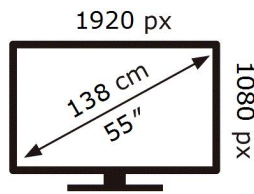

ENERG ⚡

SAMSUNG

VM55C-R

161 kWh/1000h

2019/2013