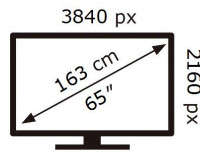

ENERGY

SAMSUNG

QB65H-TR

126 kWh/1000h

2019/2013