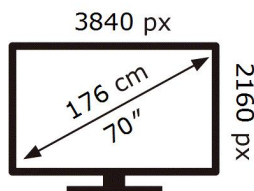

ENERG

SAMSUNG

BE70T-H

161 kWh/1000h

ABCDEF **G**

HDR

230 kWh/1000h

2019/2013