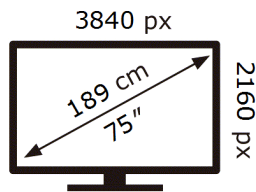

ENERG ⚡

Samsung

QB75C-N

129 kWh/1000h

2019/2013