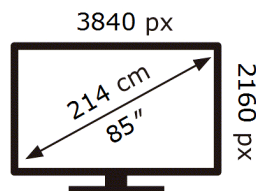

ENERG ⚡

Samsung

BE85D-H

166 kWh/1000h

ABCDEF **G**

250 kWh/1000h

2019/2013