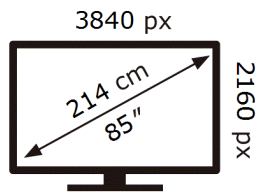

ENERG ⚡

Samsung

QB85C-N

159 kWh/1000h

2019/2013