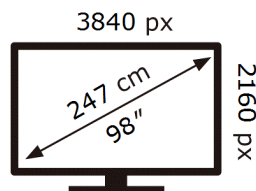

ENERG 

Samsung

BE98D-H

178 kWh/1000h

ABCDEF **G**

498 kWh/1000h

2019/2013