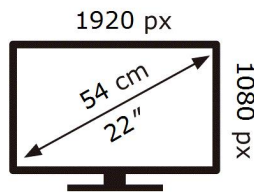

ENERG 

SAMSUNG

S22A330NHM

12 kWh/1000h

2019/2013