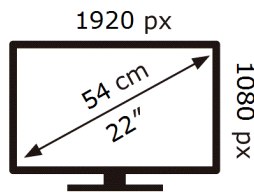

ENERG 

Samsung

S22D400GAU

10 kWh/1000h

2019/2013