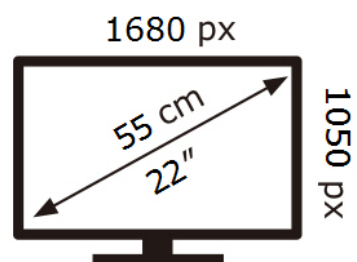

ENERG

SAMSUNG

S22E450BW

23 kWh/1000h

2019/2013