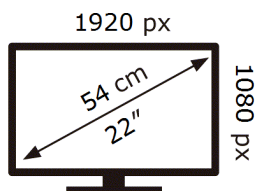

ENERG

SAMSUNG

S22F350FHR

16 kWh/1000h

2019/2013